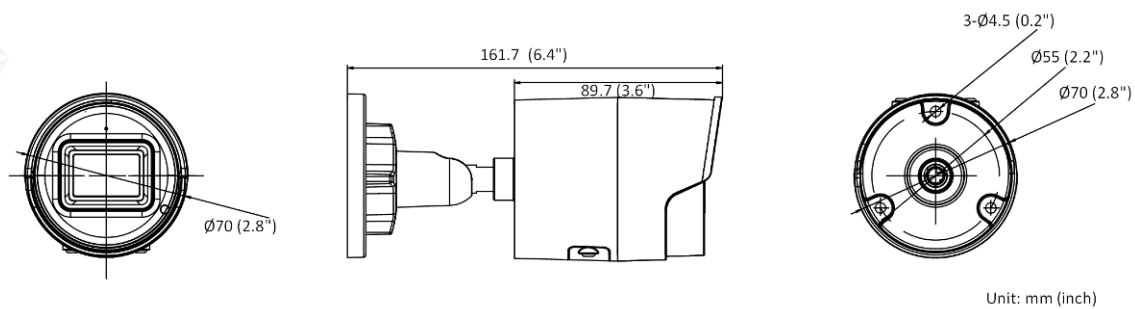

▪ Dimension

▪ Accessory

▪ Optional

**DS-1280ZJ-XS
Junction Box**