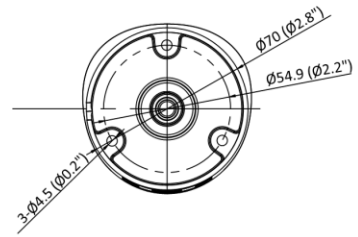

## ▪ Specification

Camera	
Image Sensor	1/3" Progressive Scan CMOS
Min. Illumination	Color: 0.003 Lux @ (F1.4, AGC ON), B/w: 0 Lux with IR
Shutter Speed	1/3 s to 1/100,000 s
Slow Shutter	Yes
P/N	P/N
Wide Dynamic Range	120 dB
Day & Night	IR cut filter
Angle Adjustment	Pan: 0° to 360°, tilt: 0° to 90°, rotate: 0° to 360°
Lens	
Lens Type	Fixed focal lens, 2.8, 4, and 6 mm optional
Iris Type	Fixed
Focal Length & FOV	2.8 mm, horizontal FOV: 103°, vertical FOV: 55°, diagonal FOV: 123° 4 mm, horizontal FOV: 83°, vertical FOV: 45°, diagonal FOV: 98° 6 mm, horizontal FOV: 53°, vertical FOV: 29°, diagonal FOV: 62°
Aperture	F1.4
Lens Mount	M12
DORI	
DORI	2.8 mm: D: 60.0 m, O: 23.8 m, R: 12.0 m, I: 6.0 m 4 mm: D: 80.0 m, O: 31.7 m, R: 16.0 m, I: 8.0 m 6 mm: D: 120.0 m, O: 47.6 m, R: 24.0 m, I: 12.0 m
Illuminator	
Supplement Light Type	IR
IR Range	Up to 40 m
IR Wavelength	850 nm
Smart Supplement Light	Yes
Visual Alarm	Yes
Video	
Max. Resolution	2688 × 1520
Main Stream	50 Hz: 25 fps (2688 × 1520, 1920 × 1080, 1280 × 720) 60 Hz: 30 fps (2688 × 1520, 1920 × 1080, 1280 × 720)
Sub-Stream	50 Hz: 25 fps (640 × 480, 640 × 360) 60 Hz: 30 fps (640 × 480, 640 × 360)
Third Stream	50 Hz: 10 fps (1920 × 1080, 1280 × 720, 640 × 480, 640 × 360) 60 Hz: 10 fps (1920 × 1080, 1280 × 720, 640 × 480, 640 × 360) *Third stream is supported under certain settings.
Video Compression	Main stream: H.265/H.264/H.265+/H.264+ Sub-stream: H.265/H.264/MJPEG Third stream: H.265/H.264 *Third stream is supported under certain settings.
Video Bit Rate	32 Kbps to 8 Mbps
H.264 Type	Baseline Profile/Main Profile/High Profile
H.265 Type	Main Profile
H.264+	Main stream supports

**▪ Available Model**

DS-2CD2046G2-IU/SL (2.8/4/6 mm)

**▪ Dimension**

Unit: mm (inch)

**▪ Accessory****▪ Optional****DS-1280ZJ-XS****Junction Box**

Distributed by

**HIKVISION®****Headquarters**

No.555 Qianmo Road, Binjiang District,  
Hangzhou 310051, China  
T +86-571-8807-5998  
overseasbusiness@hikvision.com